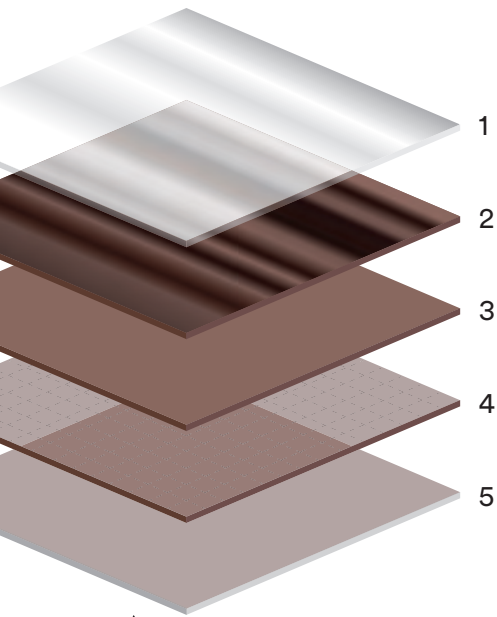

3M Science.
Applied to Life.™

3M™ DI-NOC™ Architectural Finishes

Showcase your surfaces with transformative finishes.

With more than 800 patterns to choose from,
it's easy to upgrade your space.

Discover the DI-NOC™ difference.

- ▲ Technology is layered in.
1. Clear protective overlayer
 2. Pattern layer
 3. Color layer
 4. Adhesive
 5. Liner

DI-NOC™ provided in roll format.

Unlike anything else.

Why replace expensive fixtures and surfaces when you can resurface them in decorative metal, sophisticated stone and luxurious wood designs at a fraction of the cost? 3M™ DI-NOC™ Architectural Finishes let you transform your spaces with less downtime, less labor and less waste. These durable, dynamic films are easy to install, conforming to a variety of flat or curved surfaces, including walls, panels and ceilings. With more than 800 patterns to choose from, it's not a question of how you can revitalize your image, but when.

Feature/Benefit	DI-NOC™	Laminate	Veneer	Stone	Paint	Wallpaper
Wide Range of Patterns	▲	▲				▲
Textured Structure	▲		▲	▲		
Custom Color Service	▲	▲			▲	▲
Self-adhesive	▲	▲			▲	
Flexible/Conformable	▲	▲			▲	▲
Thermoformable	▲					
Easy to Install	▲				▲	▲
Easy to Repair	▲				▲	