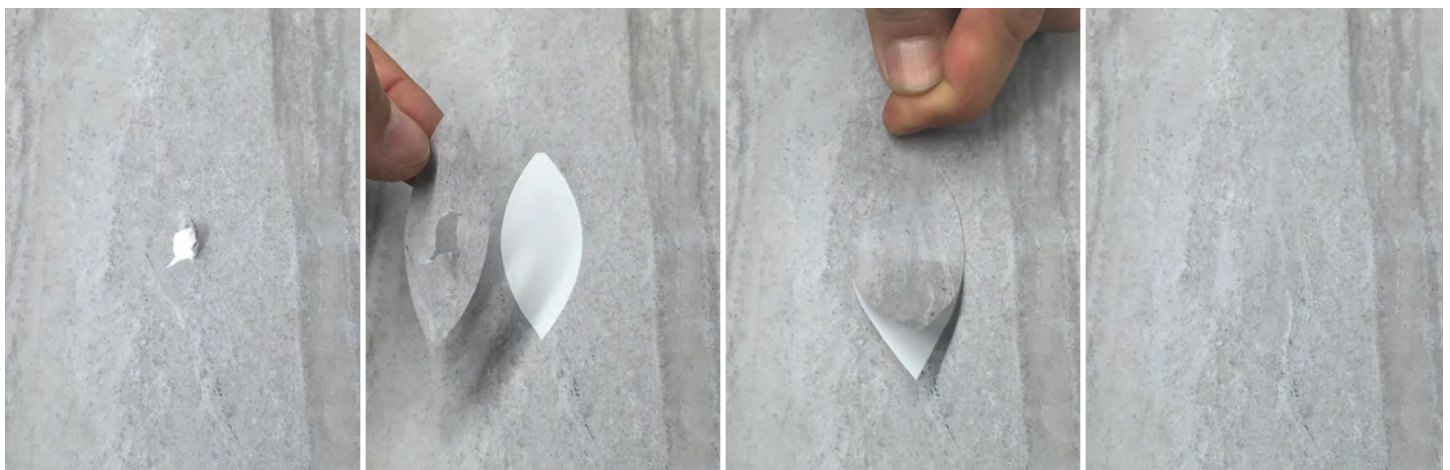

Feature/Benefit	DI-NOC™	Laminate	Veneer	Stone	Paint	Wallpaper
Wide Range of Patterns	▲	▲				▲
Textured Structure	▲		▲	▲		
Custom Color Service	▲	▲			▲	▲
Self-adhesive	▲	▲			▲	
Flexible/Conformable	▲	▲			▲	▲
Thermoformable	▲					
Easy to Install	▲				▲	▲
Easy to Repair	▲				▲	

Repair and patch. DI-NOC™ repairs are easy to complete and virtually invisible at normal viewing distances.

Rethink the possibilities.

Transforming your existing surfaces is within reach when you use 3M™ DI-NOC™ Architectural Finishes. Do it faster. Do it for less. Do it today.